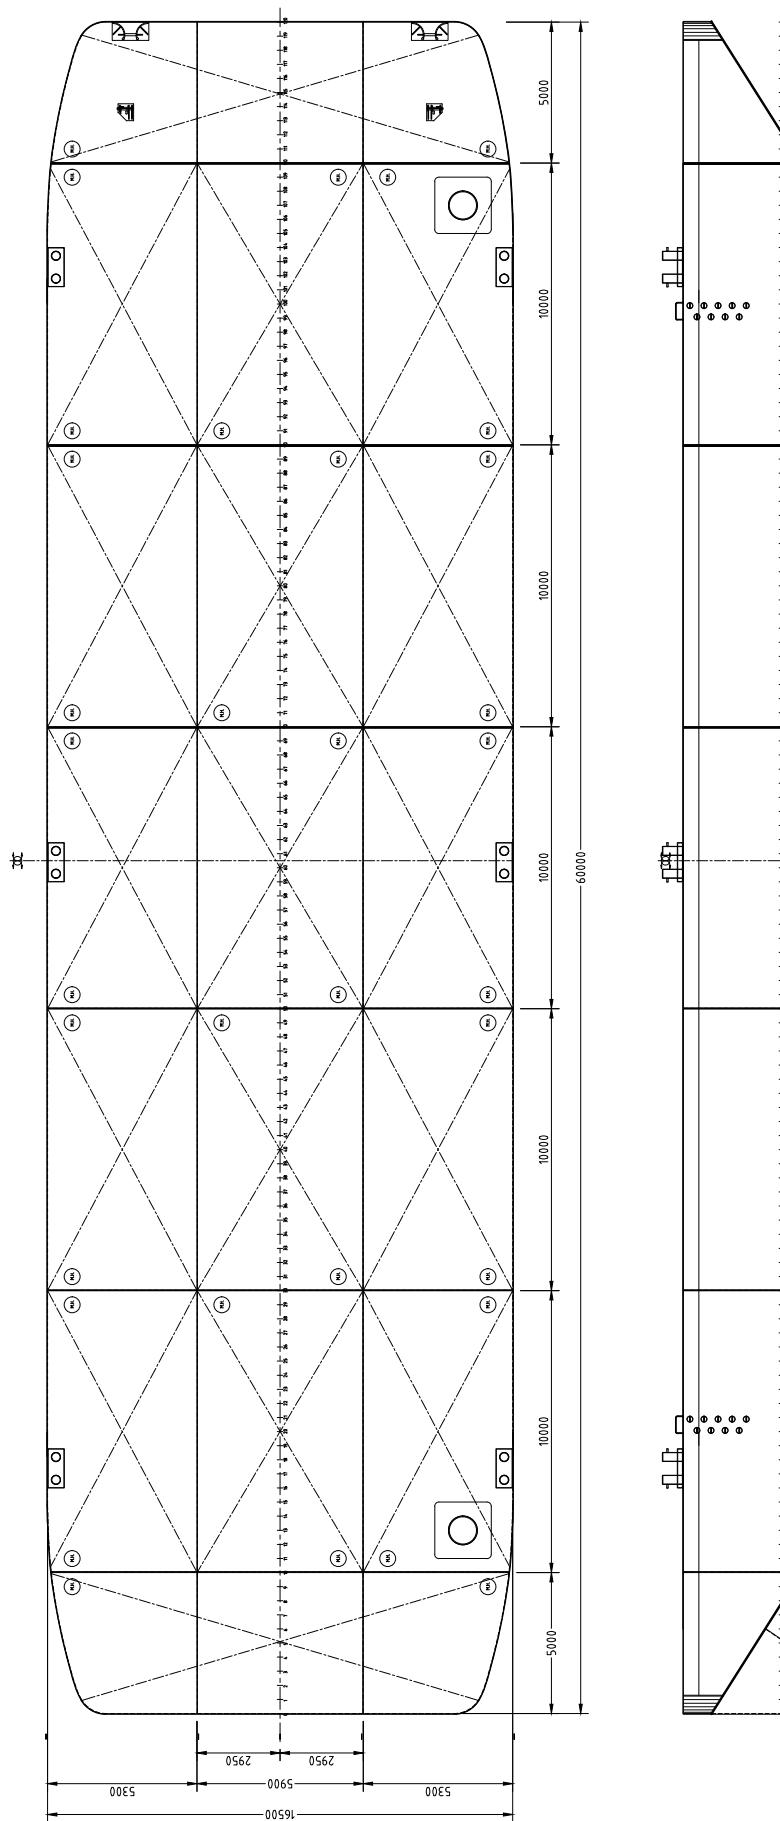

<b>CLASSIFICATION</b>	Bureau Veritas I  HULL Unrestricted Navigation Unmanned Towing
<b>DIMENSIONS</b>	
LENGTH O.A.	60,00 meters
BREADTH MLD.	16,50 meters
DEPTH AT SIDE	3,50 meters
MIN. DRAUGHT	0,57 meters
MAX. DRAUGHT	2,72 meters
GROSS TONNAGE	891
NET TONNAGE	267
<b>CONSTRUCTION</b>	
DECK PLATE THICKNESS	12 mm
SHEERSTRAKE THICKNESS	25 mm
NUMBER OF COMPARTMENTS	17 void spaces

<b>CAPACITY</b>	
CARGO CAPACITY	2140 tons
DECK LOAD	15 tons m <sup>2</sup>
<b>STANDARD OUTFITTING</b>	
BOLLARDS	6 x double bollards
SPUD POLE FOUNDATIONS	2 x at SB side
BOARDING LADDERS	Recessed ladders 2 x PS & 2 x SB
MANHOLES	Flush type manholes
TOWING BRACKETS	2 x SMIT brackets at the bow
<b>OPTIONS</b>	
TOWING ARRANGEMENT	Towing bridle with chains and emergency towing arrangement
SPUD POLES	Spuds with a diameter of 914mm
SPUD HANDLING	Hydraulic cylinders or winches
DECK EQUIPMENT	Accommodation units, mooring units and cranes