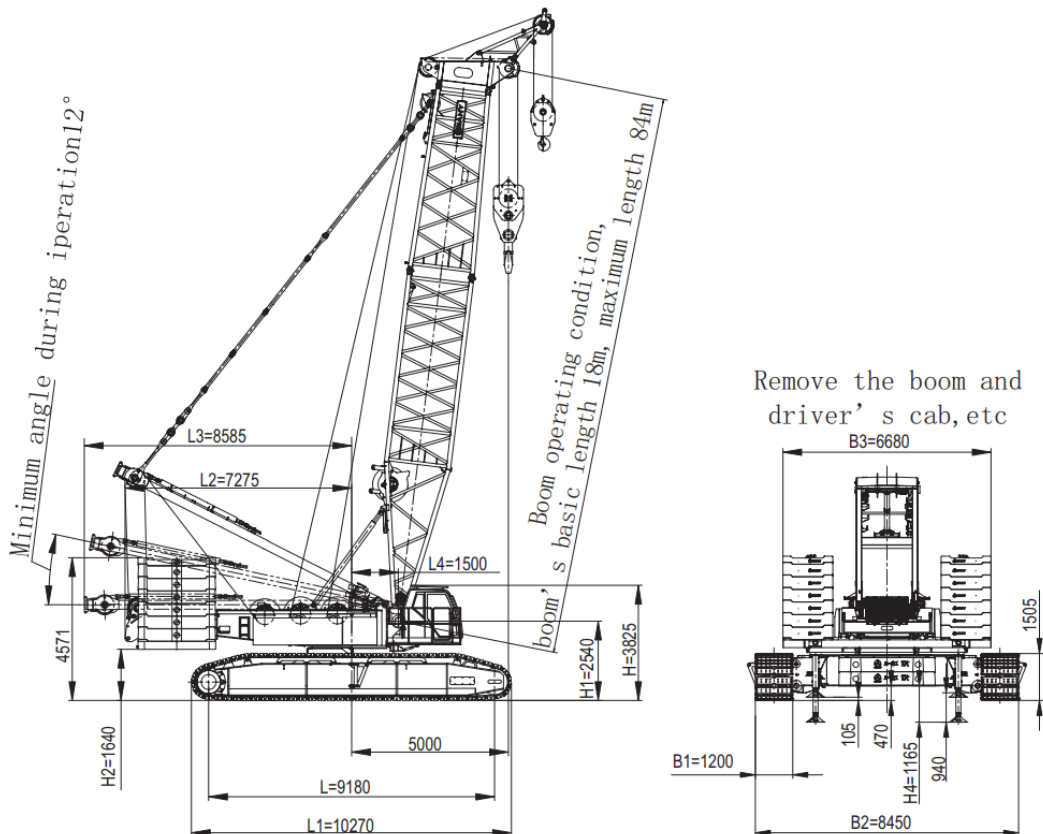

Sany SCC 3200 | Crawler crane

The Sany SCC 3200 is a reliable crawler crane with a lifting capacities up to 320 tonnes. Neptune Marine offers turnkey crawler cranes, available for charter on various pontoons.

INFORMATION	
BRAND	Sany
TYPE	SCC 3200
BOOM LENGTH	18-84 meters
WINCHES	2x
LINE PULL	29 tons
ENGINE	298 kw@2100 rpm
OPERATING WEIGHT	320 tons (basic boom 18m)
TRACKS	Crawler type

LIFT CHART FOR MAIN BOOM